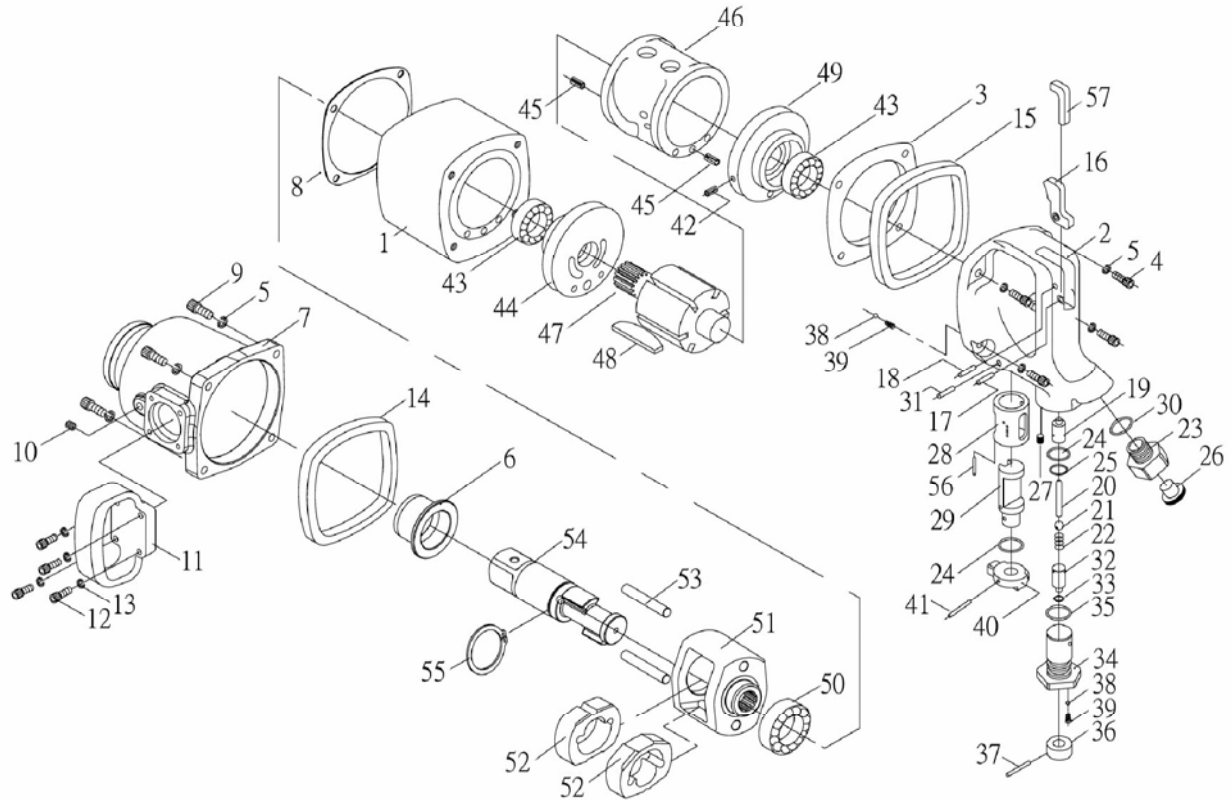

1-1/2" Drive Super Duty Air Impact Wrench

Parts List : 943000, 943008

2012.02

No.	Parts No.	Description	Q'ty
1	094301	Motor Housing	1
2	094302	Trigger Handle	1
3	094303	Rear Cap Gasket	1
4	094304	Cap Screw	4
5	094305	Spring Washer	8
6	094306	Anvil Bushing	1
7	094307	Hammer Case	1
8	094308	Hammer Case Gasket	1
9	094309	Cap Screw	4
10	094310	Clamp Screw	1
11	094311	Side Spade Handle	1
12	094312	Screw	4
13	094313	Spring Washer	4
14	094314	Protecting Rubber	1
15	094315	Protecting Rubber	1
16	094316	Trigger	1
17	094317	Spring Pin (4x20L)	1
18	094318	Spring Pin (4x28L)	1
19	094319	Throttle Valve Bushing	1
20	094320	Throttle Valve Stem	1
21	094321	Steel Ball	1
22	094322	Spring	1
23	094323	Hose Fitting	1
24	094324	O-Ring	2
25	094325	O-Ring	1
26	094326	Dust Cover	1
27	094327	Screw	1
28	094328	Valve Sleeve	1
29	094329	Reverse Valve	1

No.	Parts No.	Description	Q'ty
30	094330	O-Ring	1
31	094331	Spring Pin (4x36L)	1
32	094332	Air Regulator	1
33	094333	O-Ring	1
34	094334	Locating Ring	1
35	094335	O-Ring	1
36	094336	Reverse Valve	1
37	094337	Spring Pin (3x22L)	1
38	094338	Steel Ball	2
39	094339	Spring	2
40	094340	Lever Reverse	1
41	094341	Spring Pin (3x24L)	1
42	094342	Spring Pin (3x6L)	1
43	094343	Rotor Bearing	2
44	094344	Front End Plate	1
45	094345	Spring Pin (6x18L)	2
46	094346	Cylinder	1
47	094347	Rotor	1
48	094348	Rotor Blade	6
49	094349	Rear End Plate	1
50	094350	Bearing	1
51	094351	Hammer Frame	1
52	094352	Hammer	2
53	094353	Hammer Pin	2
54	094354A	Standard Anvil (for 943000)	1
	094354B	8" Extended Anvil (for 943008)	1
55	094355	C-Ring (C48)	1
56	094356	Pin	1
57	094357	Rubber Cap (for Inside Trigger)	1